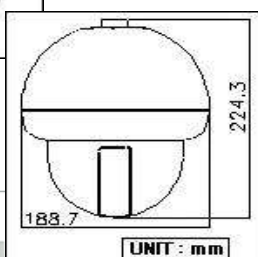

Outdoor Type-
HAD270PW

Features:

- •Max. 270X Zoom Functionality
- •Resolution 410K Pixels (480 TV Lines) within 1/4" SONY CCD
- •Max. Panning Speed : 360 degree/sec (On Preset Mode)
- •64 Preset Positions with SWING, TOUR & GROUP
- •Alarm : 4-inputs, 1-output
- •Both Indoor and Outdoor Use (Extra Bracket is needed for external use)
- •Elegant Design for the Luxurious Places such as Department Stores
- •Communication Protocol : RS-485
- •Normal mode 1.0lux, ESS mode 0.01lux, Lowest mode 0.003lux

Specification:

Model	HAD-270P
Video Signal	PAL
Image Device	1/4" Colour CCD
Effective Pixels	752 (H) x 582 (V)
Sync. System	Internal / External Sync
Shutter Speed	Auto / Manual (1/50~1/10,000)
Lens	F=1.5 (Wide) ~ 3.8 (Tele) , F=3.25 ~ 88mm
Zoom	27x Optical , 10x Digital
Angle of View	Horizontal : 66 deg (Wide) , 2deg (Tele)
Resolution	480 TV Line
Scanning Frequency	PAL, 50 Hz
Min. Illumination	ESS Mode 0.01 lux (F:1.2) colour / 0.003 lux Night Mode
Pan / Tilt Travel	Pan : 360 deg Continuous , Tilt : 0 ~ 90 deg.
Pan / Tilt Speed	Max Pan : 360 deg/sec (Preset) , Tilt : 180 deg/sec
Dimension	189 (Diameter) x 224 (Height) mm
Power Supply	AC24V , 50 Hz